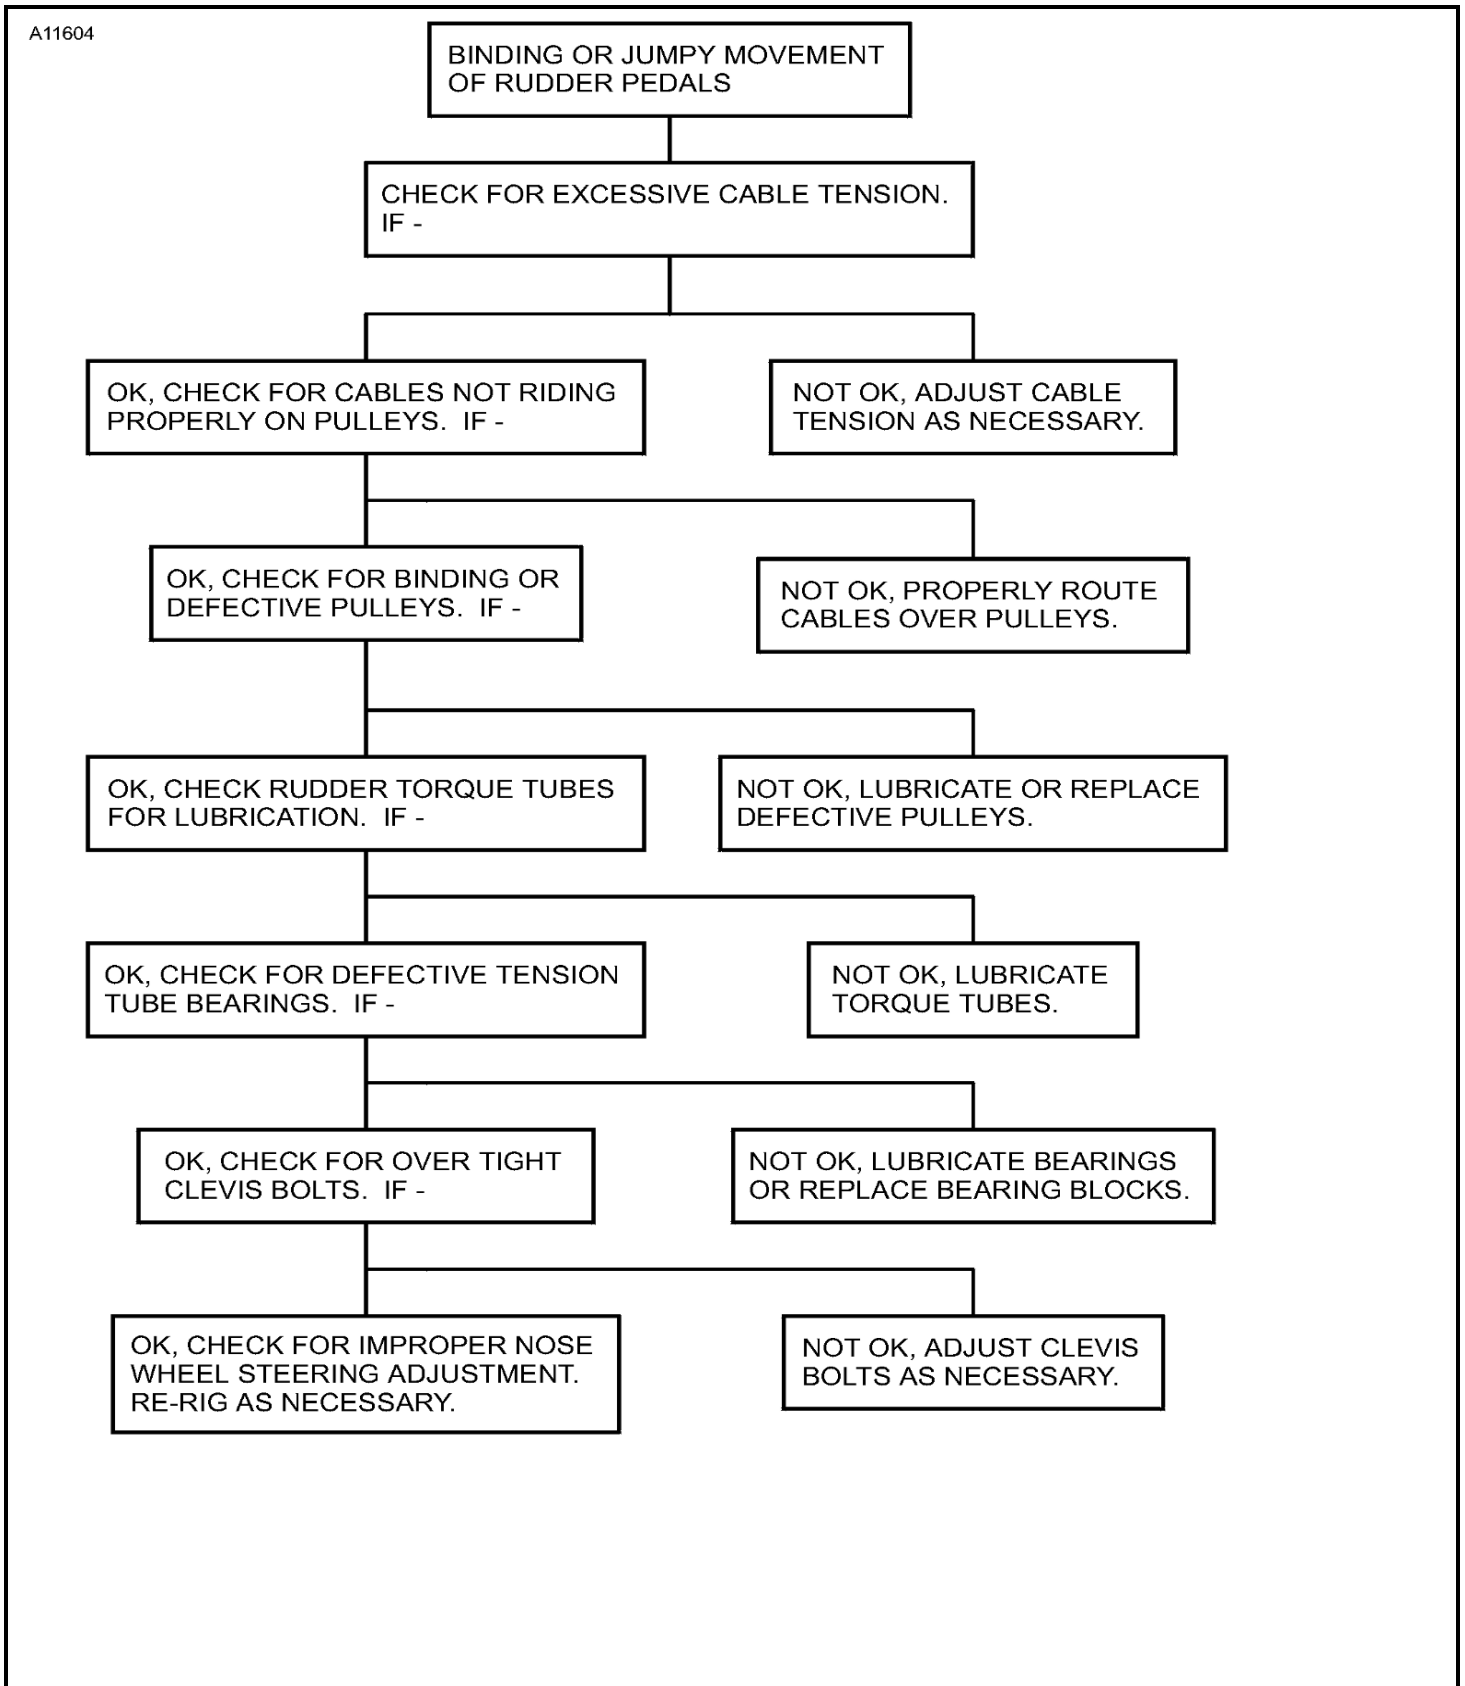

RUDDER SYSTEM - TROUBLESHOOTING

1. General

- A. A troubleshooting chart has been developed to aid the maintenance technician in system understanding. Refer to Figure 101.

Figure 101 : Sheet 1 : Rudder System Troubleshooting Chart

Figure 101 : Sheet 2 : Rudder System Troubleshooting Chart

A11605